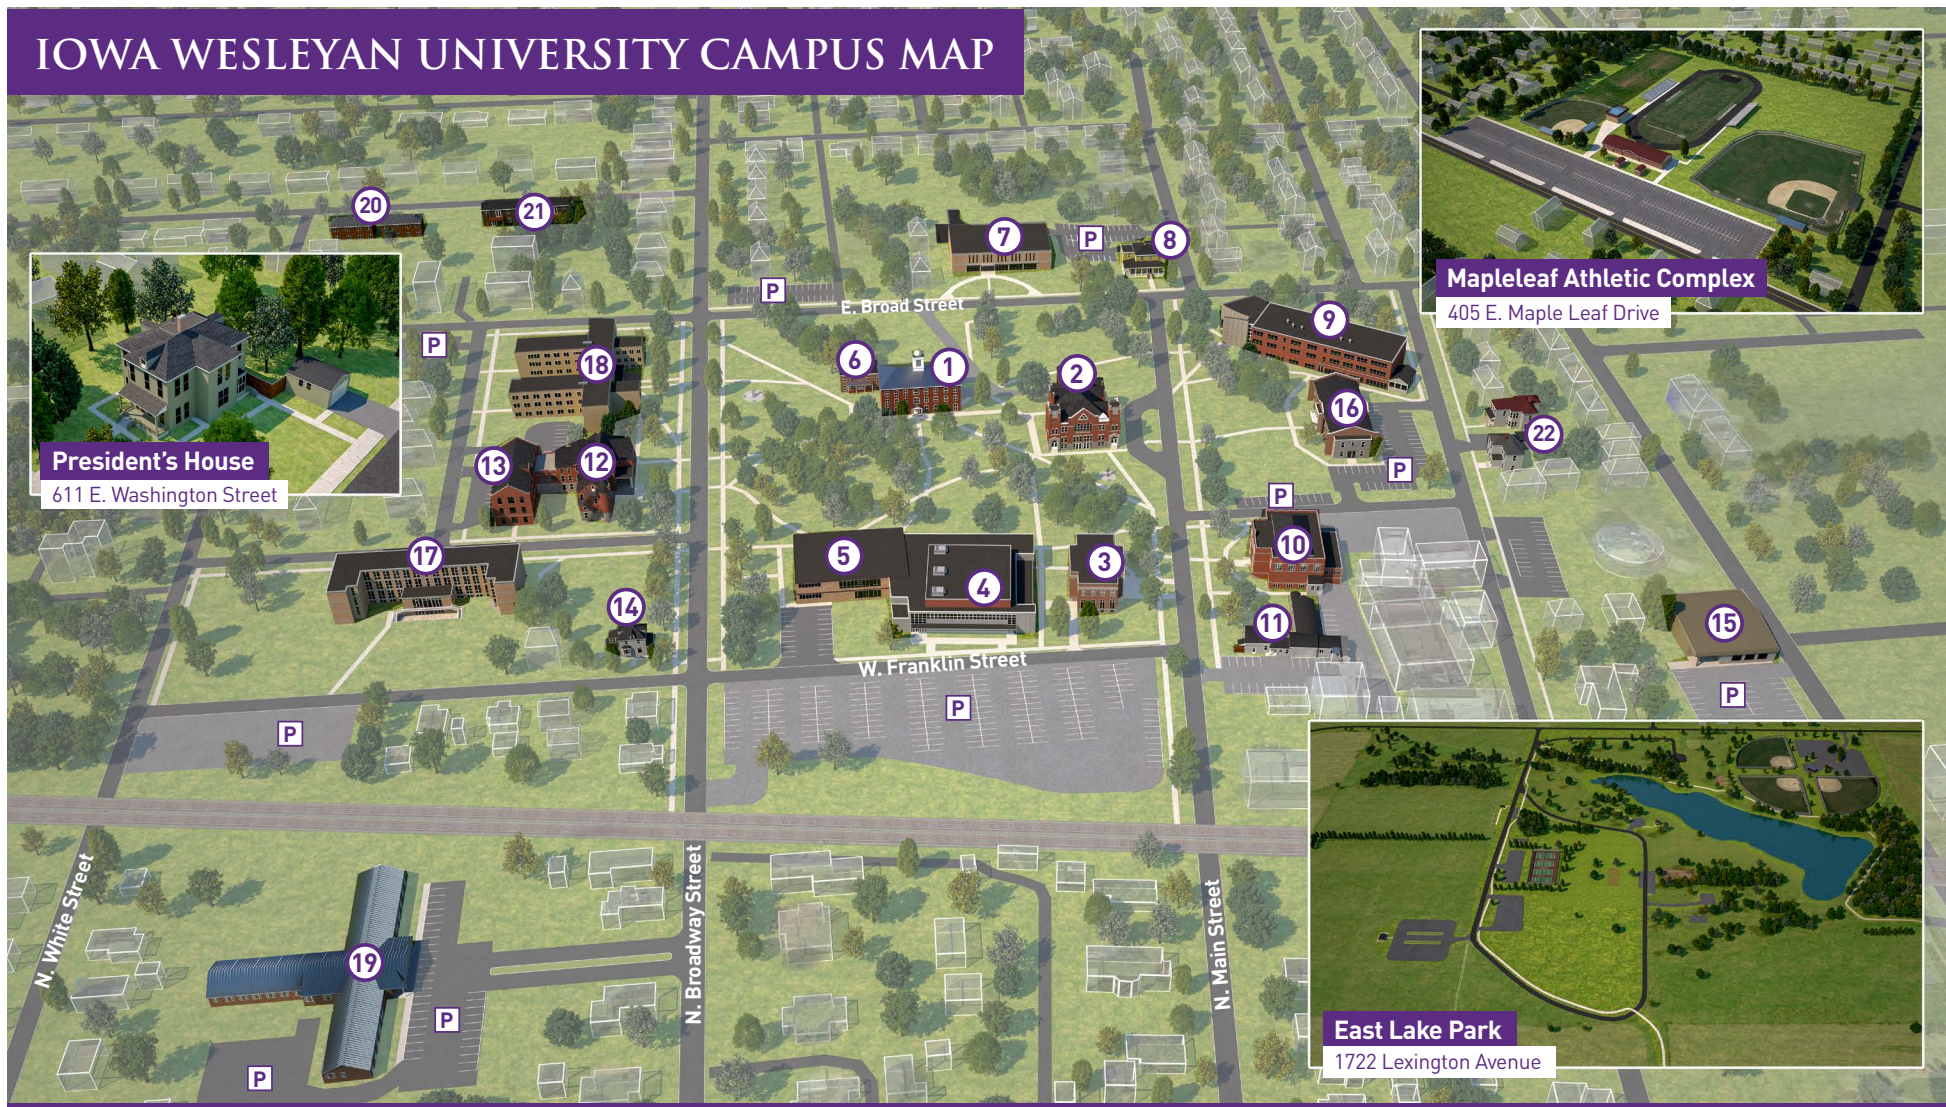

IOWA WESLEYAN UNIVERSITY CAMPUS MAP

BUILDING KEY

- | | |
|---|---|
| 1. Old Main | 12. Hershey Hall |
| 2. IW Chapel (ADMISSIONS OFFICE) | 13. Hershey West |
| 3. P.E.O. Memorial Building | 14. Center for International Education |
| 4. Howe Student Activity Center and Ruble Arena | 15. Willis Wrestling Facility |
| 5. John Wesley Holland Student Union | 16. Nemitz Suites |
| 6. Pioneer Hall | 17. George B. McKibbin Residence Hall |
| 7. J. Raymond Chadwick Library | 18. Sheaffer-Trieschmann Residence Hall |
| 8. Harlan-Lincoln House | 19. Juckette Hall |
| 9. Adam Trieschmann Hall of Science | 20. State Street Apartments |
| 10. Old Gym | 21. State Street Townhouse |
| 11. Physical Plant | 22. Adams Street Apartments |

P Parking

IOWA WESLEYAN
UNIVERSITY

1842

601 North Main Street
Mount Pleasant, Iowa 52641-1398
319-385-8021
800-582-2383

iw.edu
[@IowaWesleyan](https://www.instagram.com/IowaWesleyan)